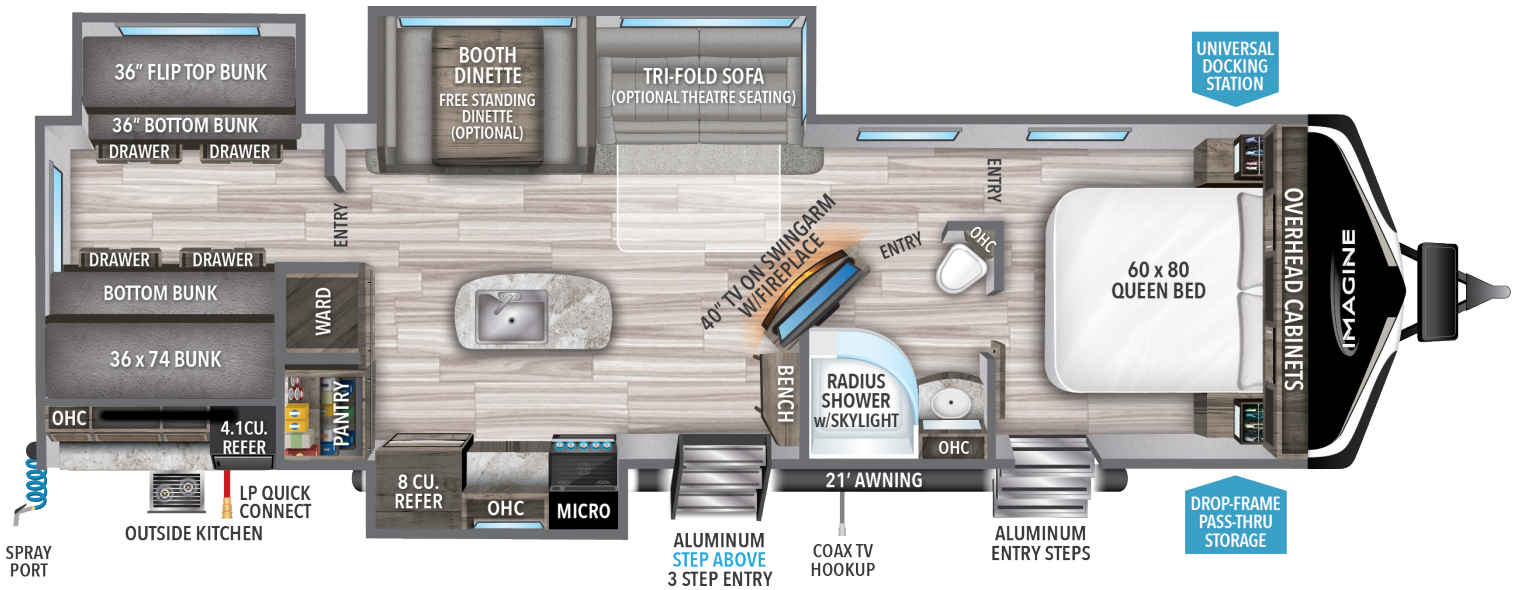

3250BH

8,496
UVW¹

844
HITCH WT.¹

10,195
GVWR

36' 11"
LENGTH²

11' 4"
HEIGHT

52
FRESH

90
GRAY

45
WASTE

1 Based on average weight in lbs. 2 Hitch to rear. Water Capacities in Gallons.

**VIEW MORE
DETAILS**

USE YOUR CAMERA APP
TO READ QR CODE BELOW

Because of our commitment to continuous product improvement, Grand Design Recreational Vehicles reserves the right to change components, standards, options, specifications, and materials without notice and at any time. Photos may show optional equipment which may not be included in the standard purchase price of the featured unit. Be sure to review current product details with your local dealer before purchasing. Rev 11.05.21