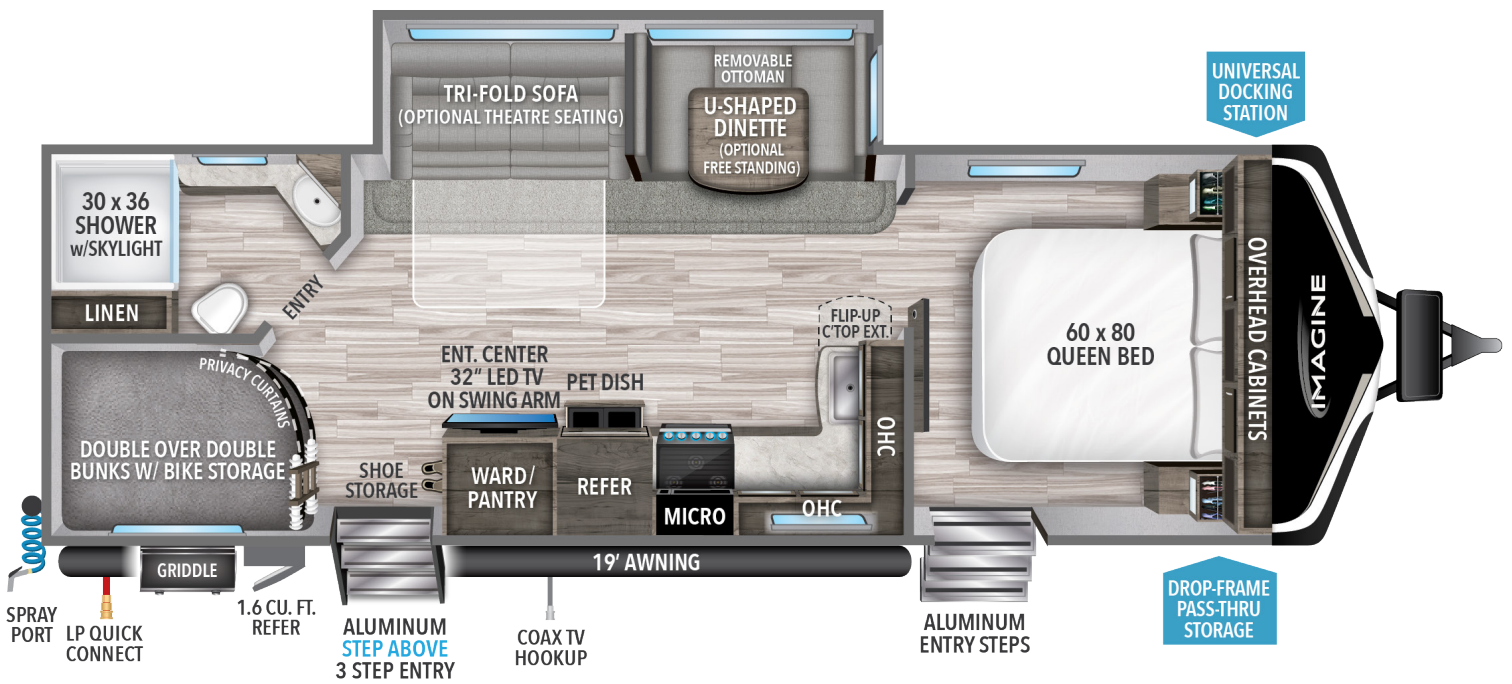

Imagine

2800BH

6,386
UVW¹

604
HITCH WT.¹

8,495
GVWR

32' 0"
LENGTH²

11' 1"
HEIGHT

52
FRESH

82
GRAY

45
WASTE

1 Based on average weight in lbs. 2 Hitch to rear. Water Capacities in Gallons.

**VIEW MORE
DETAILS**

USE YOUR CAMERA APP
TO READ QR CODE BELOW

GRAND DESIGN
RECREATIONAL VEHICLES

Because of our commitment to continuous product improvement, Grand Design Recreational Vehicles reserves the right to change components, standards, options, specifications, and materials without notice and at any time. Photos may show optional equipment which may not be included in the standard purchase price of the featured unit. Be sure to review current product details with your local dealer before purchasing. Rev 09.21.21