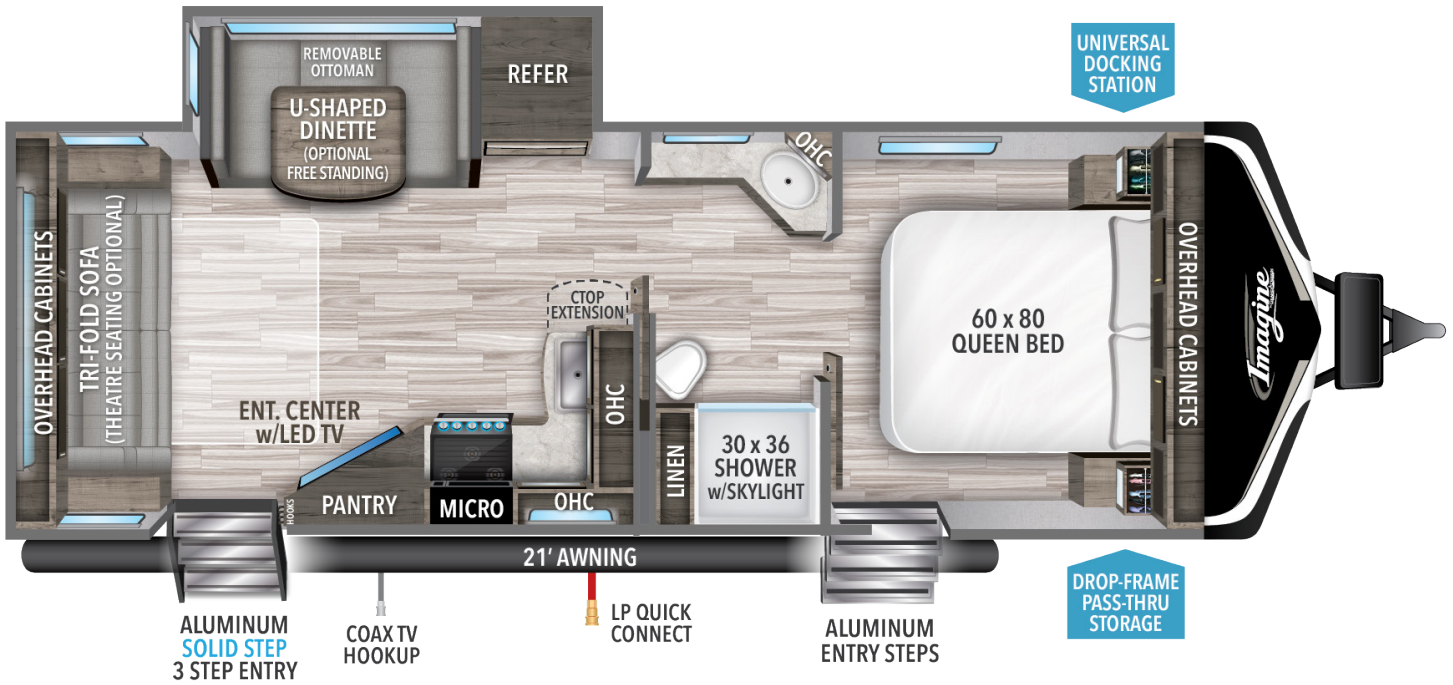

Imagine

2500RL

5,857
UVW¹

581
HITCH WT.¹

7,495
GVWR

29' 9"
LENGTH²

11' 0"
HEIGHT

52
FRESH

90
GRAY

45
WASTE

1 Based on average weight in lbs. 2 Hitch to rear. Water Capacities in Gallons.

**VIEW MORE
DETAILS**

USE YOUR CAMERA APP
TO READ QR CODE BELOW

GRAND DESIGN
RECREATIONAL VEHICLES

Because of our commitment to continuous product improvement, Grand Design Recreational Vehicles reserves the right to change components, standards, options, specifications, and materials without notice and at any time. Photos may show optional equipment which may not be included in the standard purchase price of the featured unit. Be sure to review current product details with your local dealer before purchasing. Rev 10.19.20