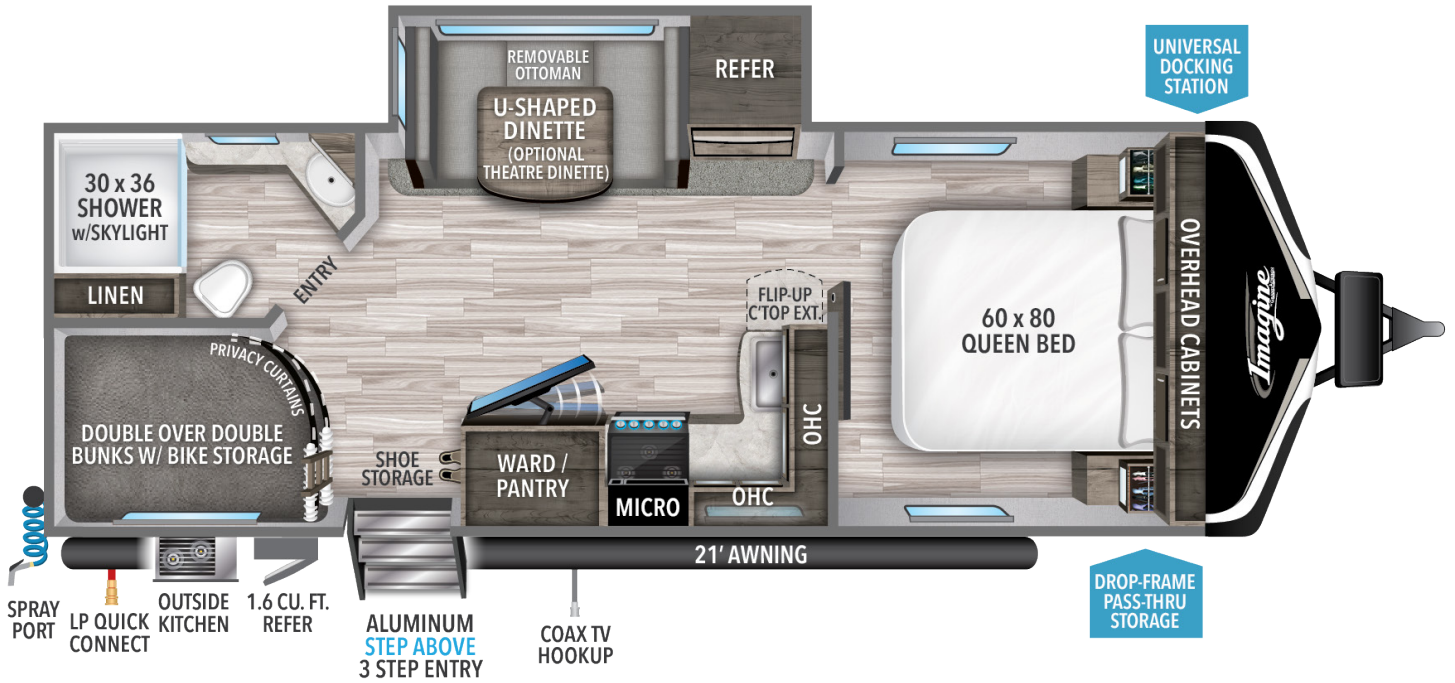

Imagine

2400BH

5,725
UVW¹

505
HITCH WT.¹

7,495
GVWR

28' 11"
LENGTH²

11' 0"
HEIGHT

52
FRESH

82
GRAY

45
WASTE

1 Based on average weight in lbs. 2 Hitch to rear. Water Capacities in Gallons.

**VIEW MORE
DETAILS**

USE YOUR CAMERA APP
TO READ QR CODE BELOW

GRAND DESIGN
RECREATIONAL VEHICLES

Because of our commitment to continuous product improvement, Grand Design Recreational Vehicles reserves the right to change components, standards, options, specifications, and materials without notice and at any time. Photos may show optional equipment which may not be included in the standard purchase price of the featured unit. Be sure to review current product details with your local dealer before purchasing. Rev 02.07.21